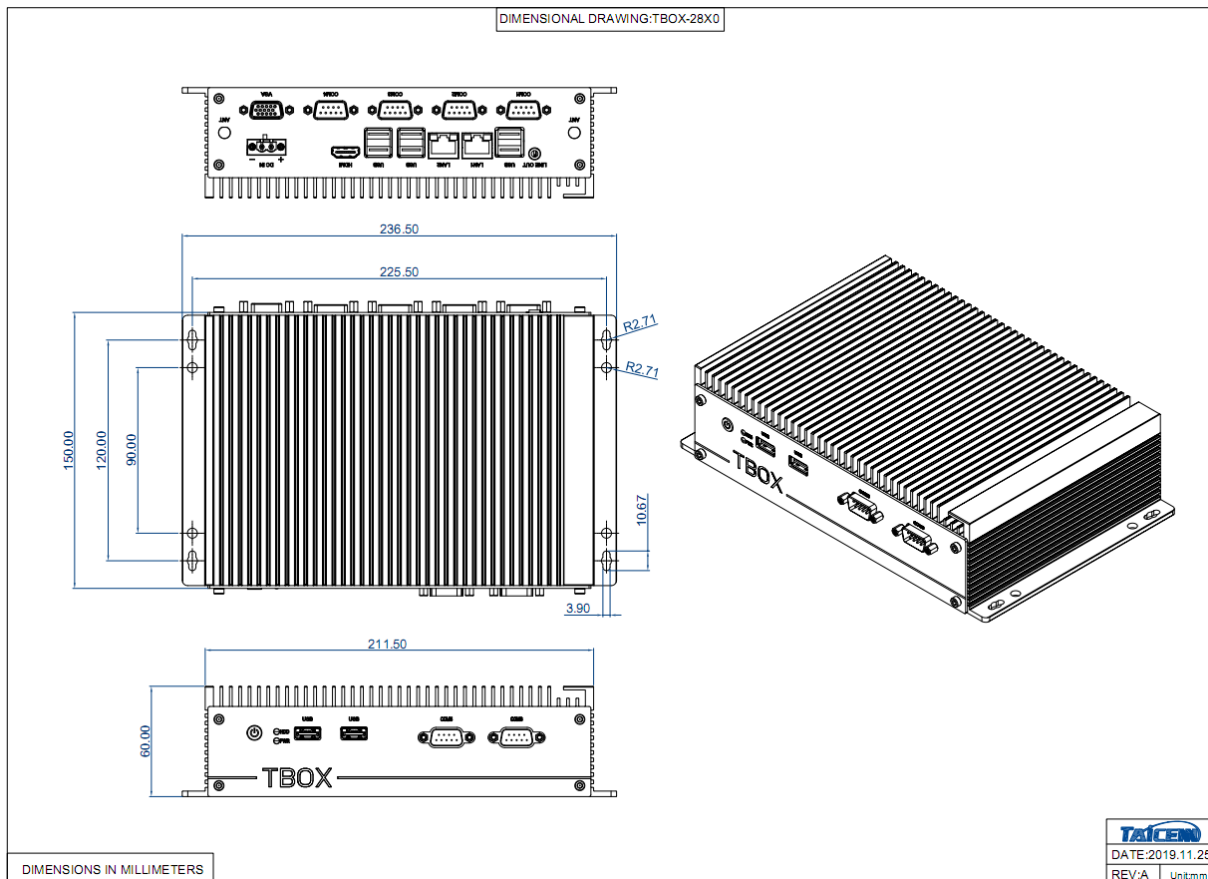

TBOX-2820 Industrial Fanless Computer

● Specification

Hardware & system	
BIOS	SPI AMI EEI BIOS
CPU	Intel Whiskey lake Core i5-8365U processor
CPU Ghz	Quad-core, Eight threads 1.5Ghz, burst to 4.1Ghz
Memory	SO-DIMM, DDR4, max. up to 16GB
Storage	1* 2.5" SATA + 1*mSATA
Graphic	Intel HD Graphics 620
Network	2* Intel I211AT (Optional 3G/4G/Wi-Fi)
Audio	On-board Realtek ACL 269 audio controller
Expansion	1* full size Mini-PCle slot
Watch dog	0~256 seconds programmable
Operating system	Win10, Linux
IO interface	
COM	6*RS232 (support 1* RS485/RS422)
Ethernet	2* RJ45, 10/100/1000 Mbps
Audio	Line out
USB	4* USB3.0 + 4* USB2.0 (Max. up to 10 USB)
Display	1* HDMI + 1*VGA
Power	1* 2 pins, phenix terminal
GPIO/CAN	8*GPIO + 1*CAN (optional in TBOX-28X1)
Structure	
Box structure & surface	Aluminum alloy, anodizing and anti-scratch treatment
Color	Black & Color
Mount method	Desktop, wall mount, (Optional with Din-Rail mount)
Cooling system	Large area finned aluminum heat sinks
Indicator	Power switch, Power LED, HDD LED
Dimension	236.5 x 150 x 60 (mm)
Network	Around 1.50 KG
Power & Environmental	
Operating temp.	-20 ~ + 70 °C
Storage temp.	-40 ~ + 80 °C

Relative humidity	10 ~ 95% @ 10C (No condensation)
Vibration	50 ~ 500 Hz, 1.5G, 0.15mm peak to peak
Shock	10G/Peak (11 ms)
Power input	DC 9~24v
Power consumption	Around 25W
EMC	CE/FCC Class A

● Dimension