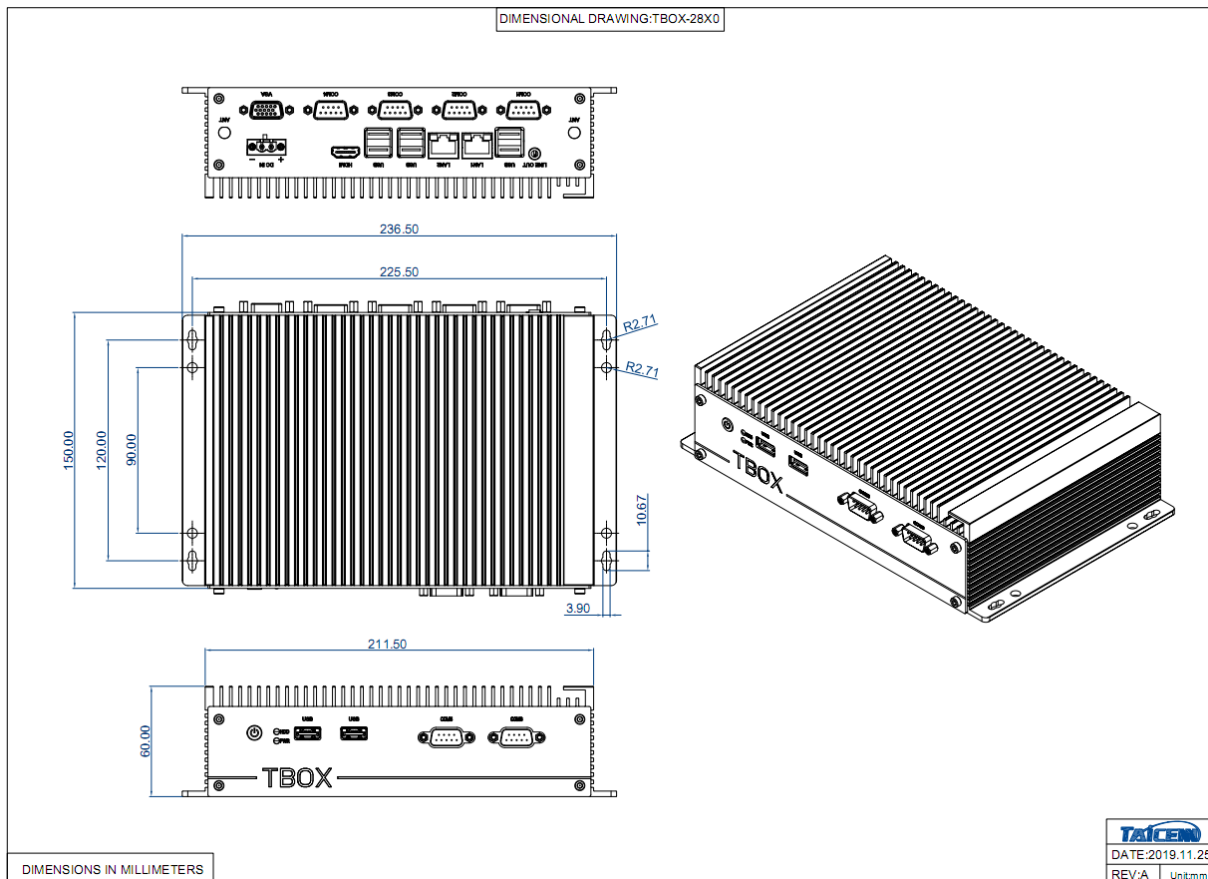

TBOX-2830 Industrial Fanless Computer

● Specification

Hardware & system	
BIOS	SPI AMI EEI BIOS
CPU	Intel Whiskey lake Core i7-8665U processor
CPU Ghz	Quad-core, Eight threads 1.9Ghz, burst to 4.8Ghz
Memory	SO-DIMM, DDR4, max. up to 16GB
Storage	1* 2.5" SATA + 1*mSATA
Graphic	Intel HD Graphics 620
Network	2* Intel I211AT (Optional 3G/4G/Wi-Fi)
Audio	On-board Realtek ACL 269 audio controller
Expansion	1* full size Mini-PCle slot
Watch dog	0~256 seconds programmable
Operating system	Win10, Linux
IO interface	
COM	6*RS232 (support 1* RS485/RS422)
Ethernet	2* RJ45, 10/100/1000 Mbps
Audio	Line out
USB	4* USB3.0 + 4* USB2.0 (Max. up to 10 USB)
Display	1* HDMI + 1*VGA
Power	1* 2 pins, phenix terminal
GPIO/CAN	8*GPIO + 1*CAN (optional in TBOX-28X1)
Structure	
Box structure & surface	Aluminum alloy, anodizing and anti-scratch treatment
Color	Black & Color
Mount method	Desktop, wall mount, (Optional with Din-Rail mount)
Cooling system	Large area finned aluminum heat sinks
Indicator	Power switch, Power LED, HDD LED
Dimension	236.5 x 150 x 60 (mm)
Network	Around 1.50 KG
Power & Environmental	
Operating temp.	-20 ~ + 70 °C
Storage temp.	-40 ~ + 80 °C

Relative humidity	10 ~ 95% @ 10C (No condensation)
Vibration	50 ~ 500 Hz, 1.5G, 0.15mm peak to peak
Shock	10G/Peak (11 ms)
Power input	DC 9~24v
Power consumption	Around 25W
EMC	CE/FCC Class A

● Dimension